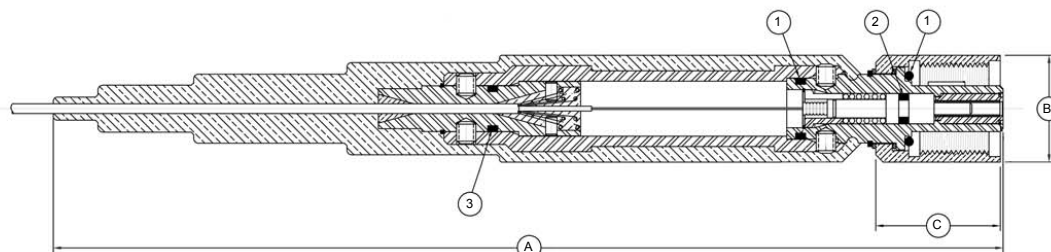

CONNECTOR	A - LENGTH (INCHES)	B - THREAD LENGTH (INCHES)	1 - O-RING	2 - O-RING	3 - O-RING	4 - O-RING	5 - O-RING
MINF-1FO-CCR	7.45	0.750	2-012	2-006	2-013	5-632	2-010

NOTE:

- Other variations are available to suit different cable types. Please contact SEACON for further information.
- Please specify fiber optic cable type (Single-Mode, Multi-Mode) at time of ordering.

SECTION A-A

CONNECTOR	A - LENGTH (INCHES)	B - DIAMETER	C - THREAD LENGTH (INCHES)	1 - O-RING	2 - O-RING	3 - O-RING
MINF-1FO-CCP	7.50/8.00	0.87	1.02	2-012	2-006	2-010

〒108-0071

東京都港区白金台5-13-26-501 TEL. : 03-3445-4755